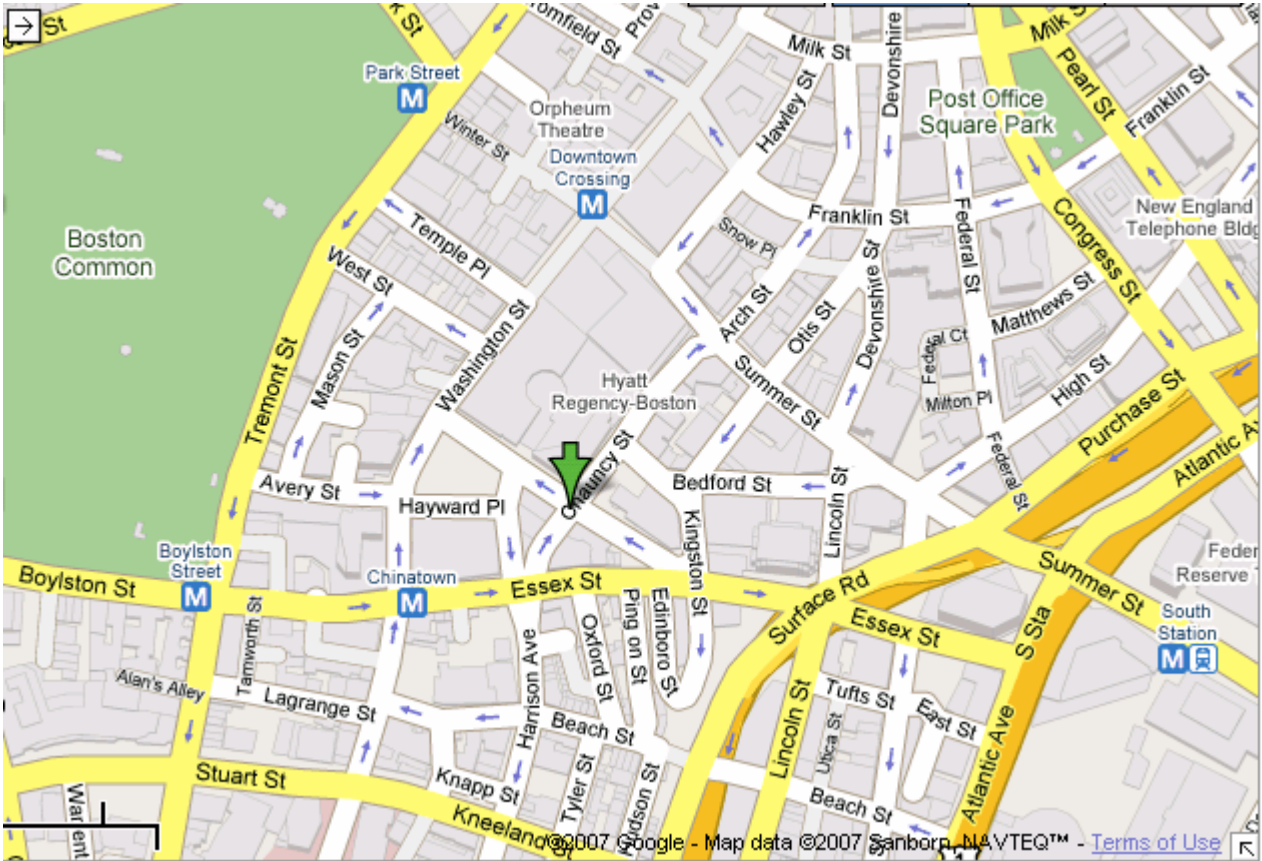

## Directions to New Sector Alliance Office Boston, MA

**Address:**

New Sector Alliance  
99 Chauncy Street  
9th Floor, Suite 914  
Boston, MA 02111

T: 617-488-4973

New Sector Alliance is located in Downtown Boston, on the corner of Avenue de Lafayette and Chauncy Street, at 99 Chauncy Street, 9<sup>th</sup> Floor, Suite 914.

Accelerating social change by strengthening organizations today  
while developing leaders for tomorrow

**Directions by Car:**

Limited metered parking is available on the street and parking is available nearby at the Lafayette Place Garage, located at One Avenue de Lafayette.

**From the West:**

Take the I-90 East (Massachusetts Turnpike) to Exit 24A on the left for South Station. Make a left onto Kneeland Street and then a right onto Washington Street. Turn right onto Essex Street, and then a left onto Chauncy Street and continue until you reach 99 Chauncy Street, at the corner of Chauncy and Avenue de Lafayette. If you are looking for the Lafayette Place Garage for parking, make a left onto Avenue de Lafayette. The garage is located at One Avenue de Lafayette.

**The Orange Line:** Take the Orange Line to the Chinatown stop, and then walk up Washington Street about two blocks. Make a right onto Avenue de Lafayette, and continue until you reach the corner of Chauncy Street and Avenue de Lafayette.